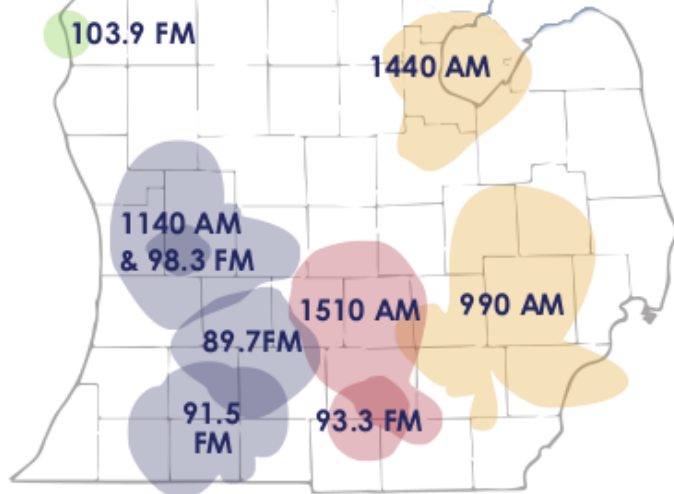

Station Coverage Areas

1140 AM - Grand Rapids

98.3 FM - Grand Rapids

89.7 FM - Battle Creek

91.5 FM - Kalamazoo

INDIANA STATE BORDER

INDIANA STATE BORDER

MICHIGAN CATHOLIC RADIO ASSOCIATION

MICATHOLICRADIO.COM

COVERAGE AREAS

-  AVE MARIA RADIO
-  HOLY FAMILY RADIO
-  GOOD SHEPHERD CATHOLIC RADIO
-  LUDINGTON CATHOLIC VOICE
-  NORTHERN APOSTLE RADIO

PROUD AFFILIATES OF: