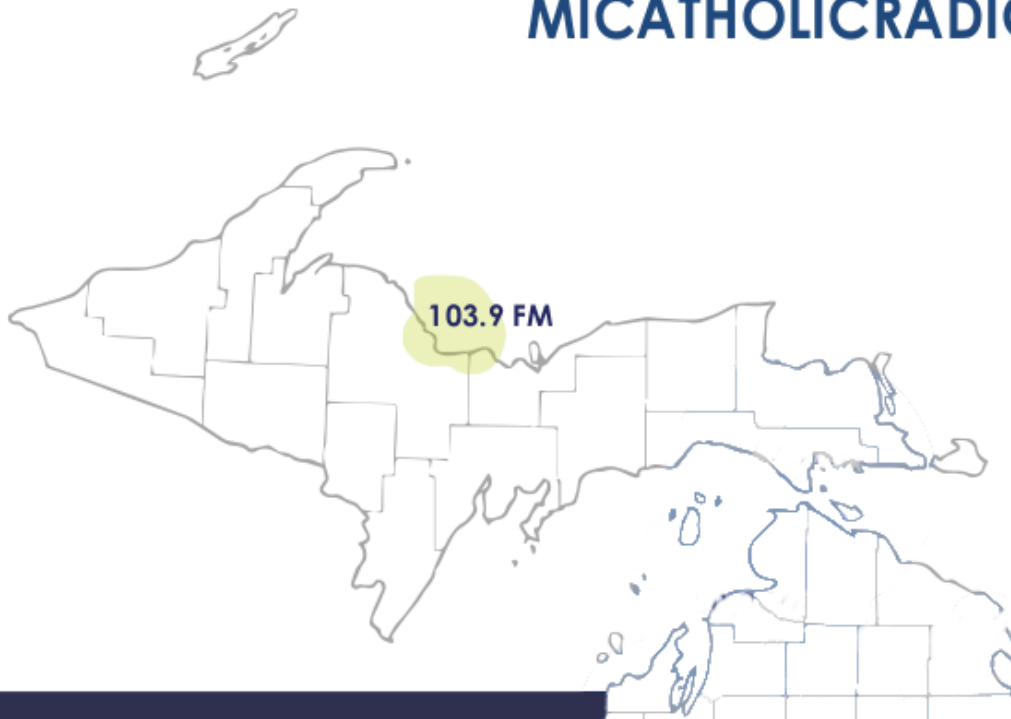

Station Coverage Areas

1140 AM - Grand Rapids

98.3 FM - Grand Rapids

89.7 FM - Battle Creek

91.5 FM - Kalamazoo

INDIANA STATE BORDER

INDIANA STATE BORDER

MICHIGAN CATHOLIC RADIO ASSOCIATION

MICATHOLICRADIO.COM

COVERAGE AREAS

-  AVE MARIA RADIO
-  HOLY FAMILY RADIO
-  GOOD SHEPHERD CATHOLIC RADIO
-  LUDINGTON CATHOLIC VOICE
-  NORTHERN APOSTLE RADIO

PROUD AFFILIATES OF: